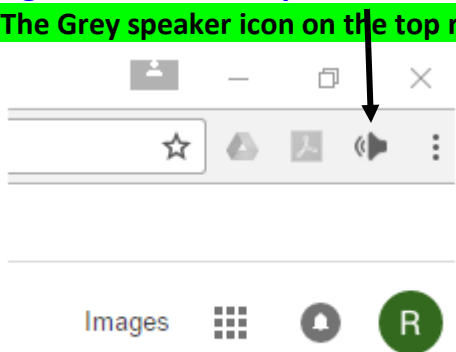

SpeakIt! Extension-Chrome Cheat Sheet

ADJUSTING THE SETTINGS ON SPEAKIT!

1. Launch **Chrome**

2. **Right click** on the “**SpeakIt**” icon. (The Grey speaker icon on the top right corner of the Chrome bar.)