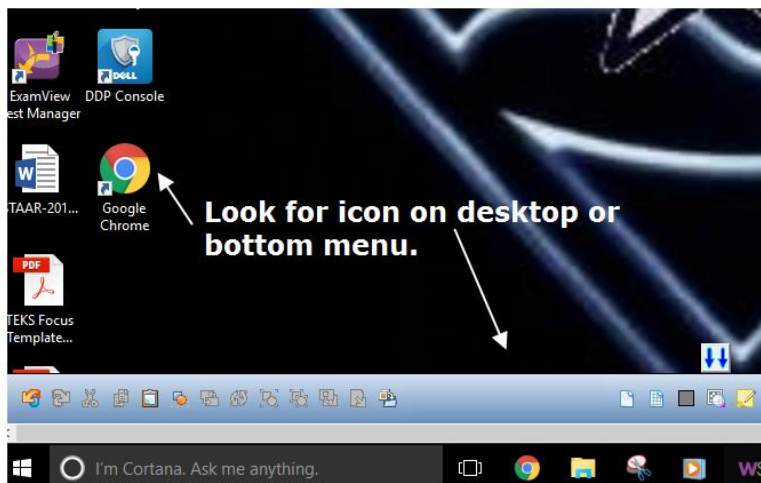

SpeakIt! Extension-Chrome Cheat Sheet

ADJUSTING THE SETTINGS ON SPEAKIT!

1. Launch **Chrome**

2. **Right click** on the “**SpeakIt**” icon. (The Grey speaker icon on the top right corner of the Chrome bar.)