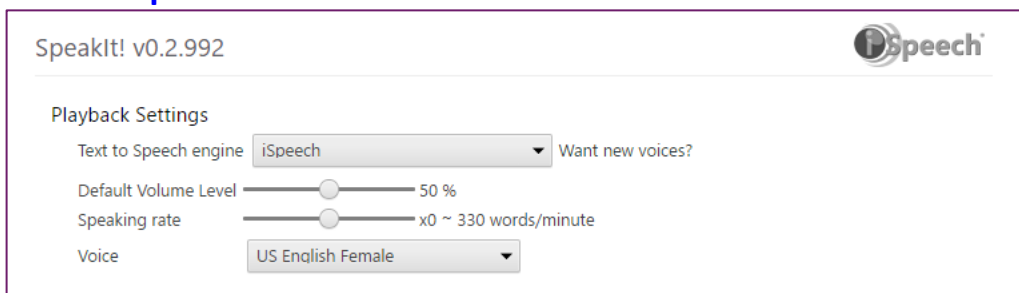

3. **Click on Options**

4. **Adjust** the Playback Settings (Volume Level & Speaking Rate) to accommodate student needs.