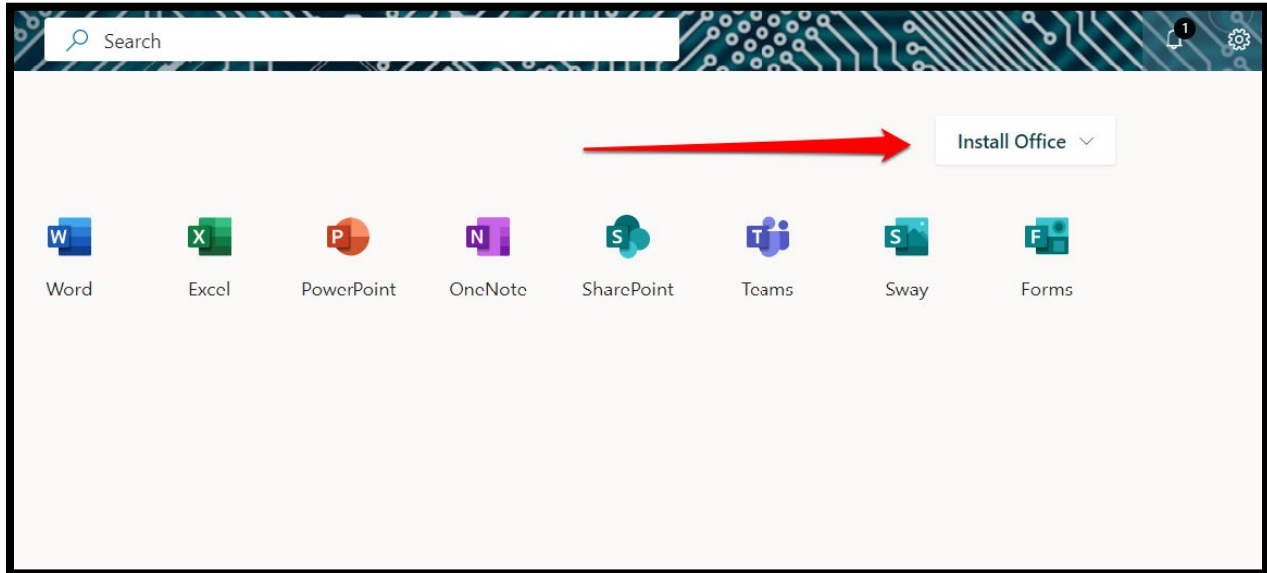

OFFICE 365 FOR HOME USE

Log into your Sharyland webmail account using your email address and computer account password.

OFFICE 365 FOR HOME USE

Once authenticated click on the Install Office link.

Click Office 365 apps. An Office Setup file will download. Double click that setup file to start the installation process.