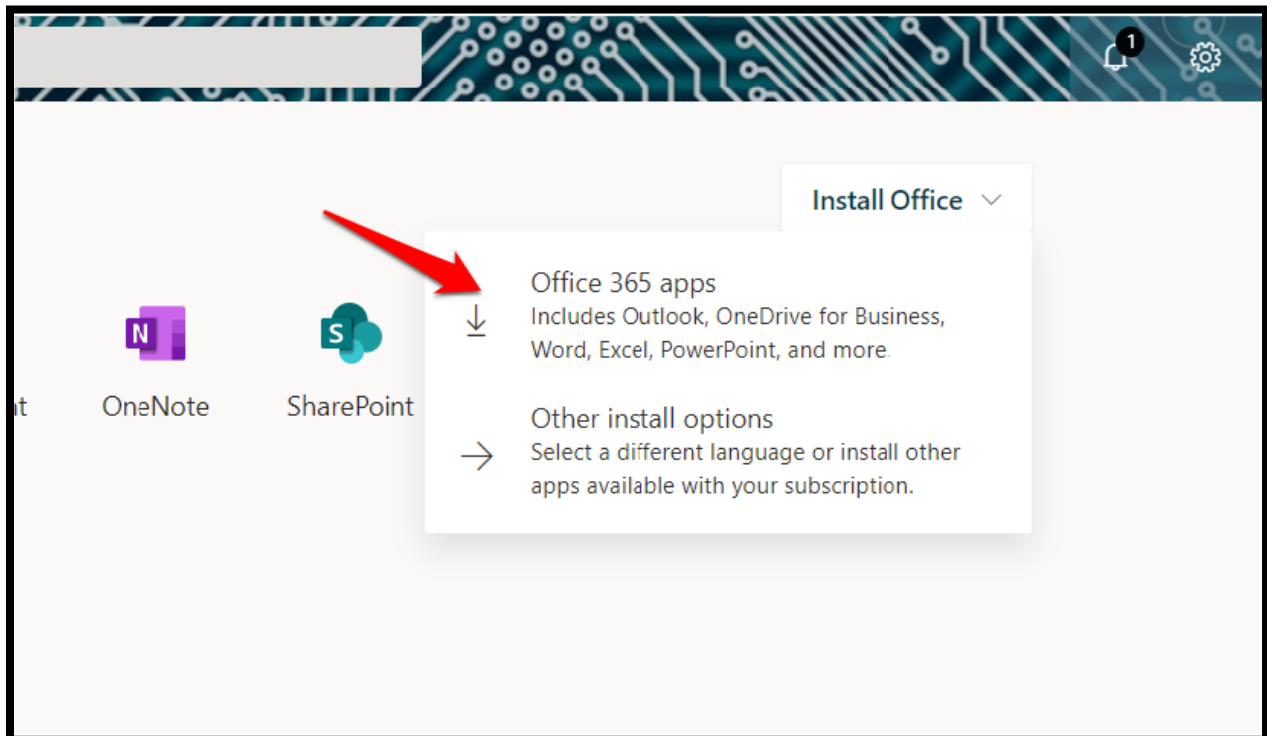

OFFICE 365 FOR HOME USE

Log into your Sharyland webmail account using your email address and computer account password.

OFFICE 365 FOR HOME USE

Once authenticated click on the Install Office link.

Click Office 365 apps. An Office Setup file will download. Double click that setup file to start the installation process.