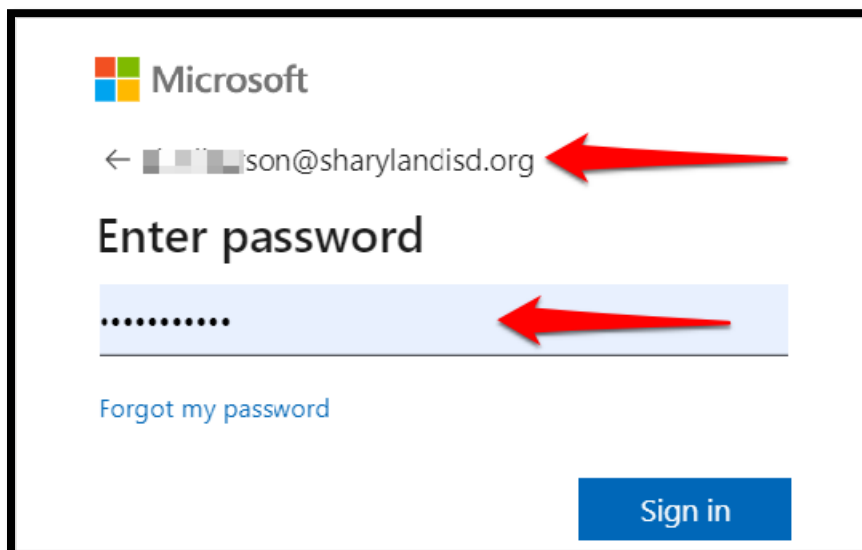

OFFICE 365 FOR HOME USE

Log into your Sharyland webmail account using your email address and computer account password.

OFFICE 365 FOR HOME USE

Once authenticated click on the Install Office link.

Click Office 365 apps. An Office Setup file will download. Double click that setup file to start the installation process.