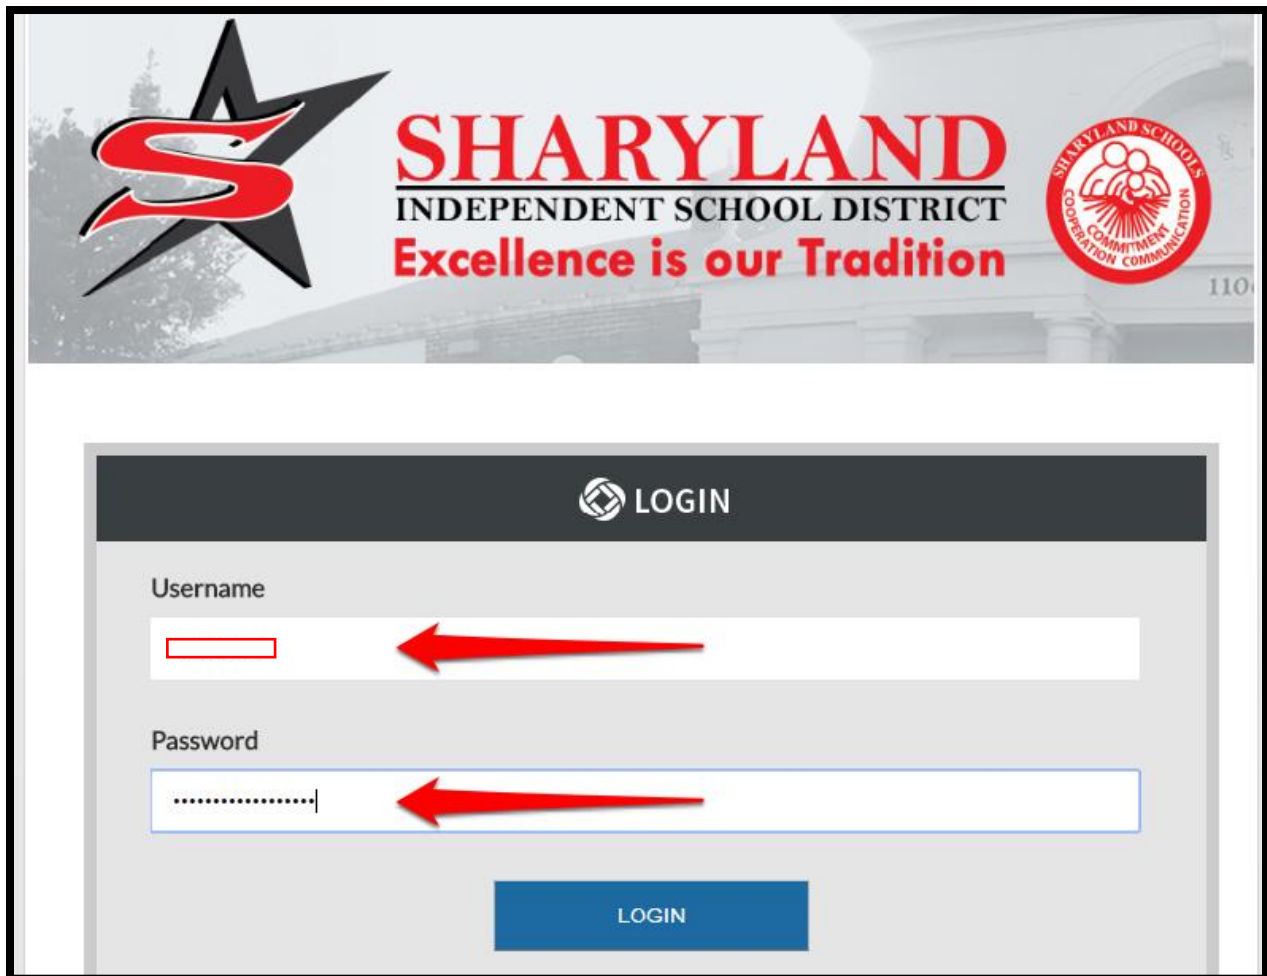

DISTRICT WEBSITE LOGIN

Navigate to the Sharyland website at www.sharylandisd.org then click on the Sign In button.

Sign in with your username and password (same as computer login).

After you authenticate the **For Staff** tab appears. This is where you will find district related resources.